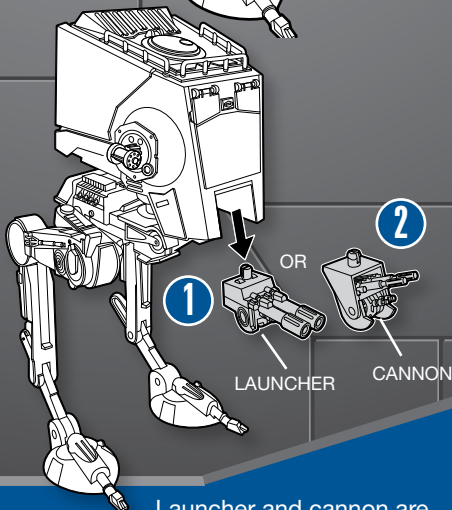

# STAR WARS

**WARNING:**

CHOKING HAZARD—Small parts.  
Not for children under 3 years.

**AGES 4+**

97633/97632 Asst.

Some assembly  
required. No tools  
needed.

### ASSEMBLY:

Launcher and cannon are interchangeable on front of vehicle.