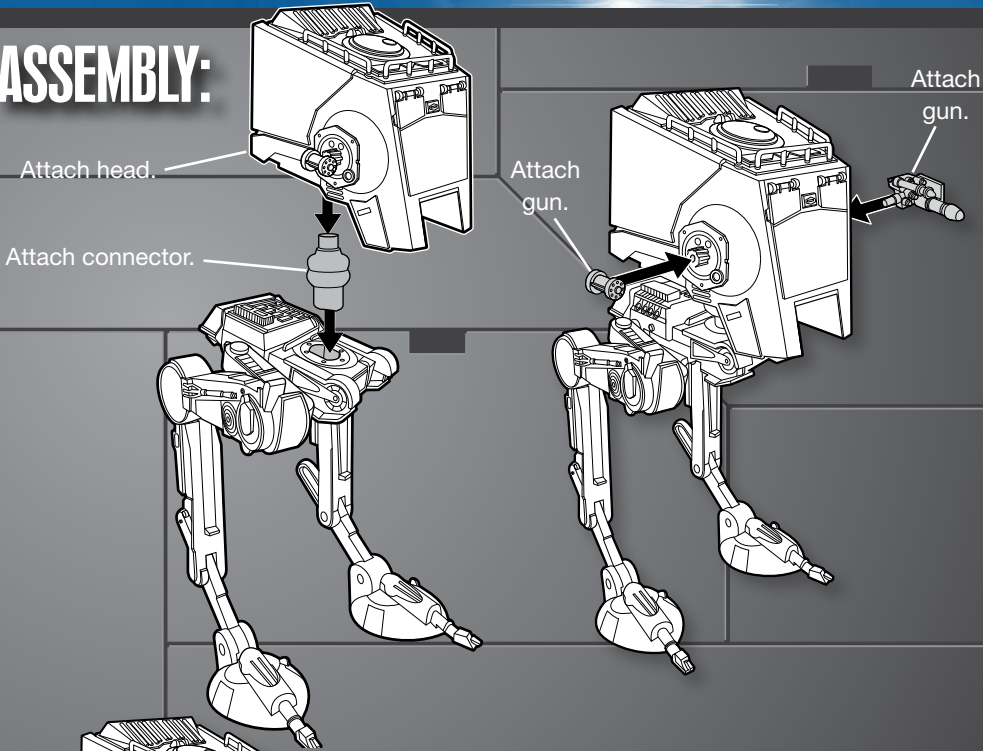

# STAR WARS

**WARNING:**

CHOKING HAZARD—Small parts.  
Not for children under 3 years.

**AGES 4+**

97633/97632 Asst.

Some assembly  
required. No tools  
needed.

### ASSEMBLY:

Launcher and cannon are interchangeable on front of vehicle.

# ASSEMBLY:

Slide posts on legs up into slots on body, as shown.

BLASTER

Insert blaster between frame halves (you may have to slightly bend one frame to insert gun). Fit holes on blaster over knobs on frame to secure blaster into frame.