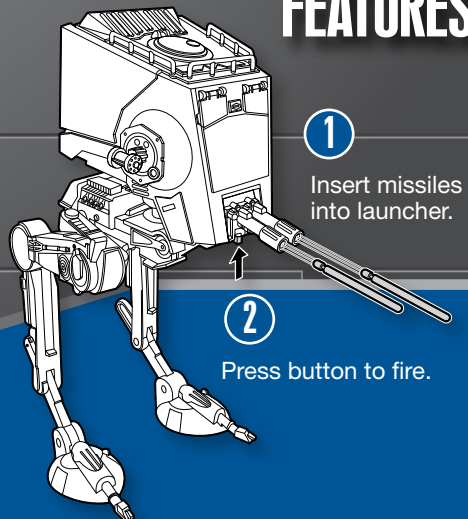

STAR WARS

WARNING:

CHOKING HAZARD—Small parts.
Not for children under 3 years.

AGES 4+

97633/97632 Asst.

Some assembly
required. No tools
needed.

ATTACK ON HOTH™

ASSEMBLY:

Launcher and cannon are interchangeable on front of vehicle.

FEATURES: