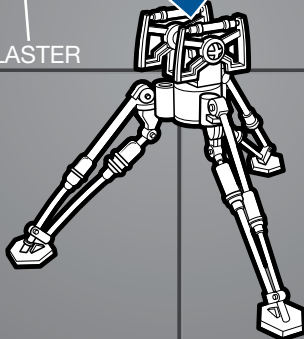

### ASSEMBLY:

Launcher and cannon are interchangeable on front of vehicle.

# ASSEMBLY:

Slide posts on legs up into slots on body, as shown.

BLASTER

Insert blaster between frame halves (you may have to slightly bend one frame to insert gun). Fit holes on blaster over knobs on frame to secure blaster into frame.

# OPERATION:

Insert projectile into barrel, place figure's hand on handles, hold gun base then press back of figure - blaster fires!

Product and colors may vary.  
© 2010 Lucasfilm Ltd. & © or TM where indicated.  
All rights reserved.  
®\* and/or TM\* & © 2010 Hasbro. All Rights Reserved.  
TM & © denote U.S. Trademarks.